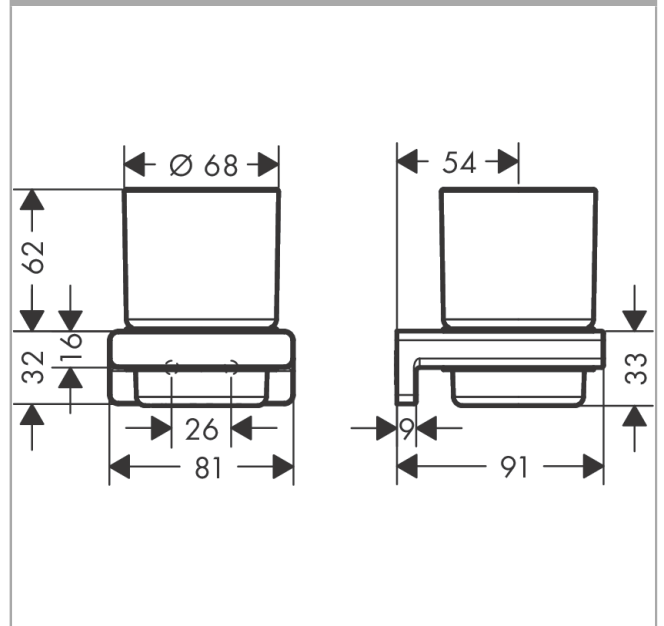

AddStoris

Toothbrush tumbler

Surfaces: **Matt White**

Article Number: **41749700**

Description

product features

- wall-mounted
- material: matt glass
- material holder: metal
- with mounting material
- concealed fastening
- drilling distance: 26 mm
- diameter drill hole: 6 mm

Design awards

reddot winner 2021

Product image

Scale drawing

AddStoris
Toothbrush tumbler
Surfaces: **Matt White**

Article Number: **41749700**

Exploded Drawing

Year of production: >04/21

AddStoris
Toothbrush tumbler
 Surfaces: **Matt White** Article Number: **41749700**

Spare part list

Year of production: >04/21

Pos.	Description	Article Number	Price	PU
1	mounting set	40915000	-	1