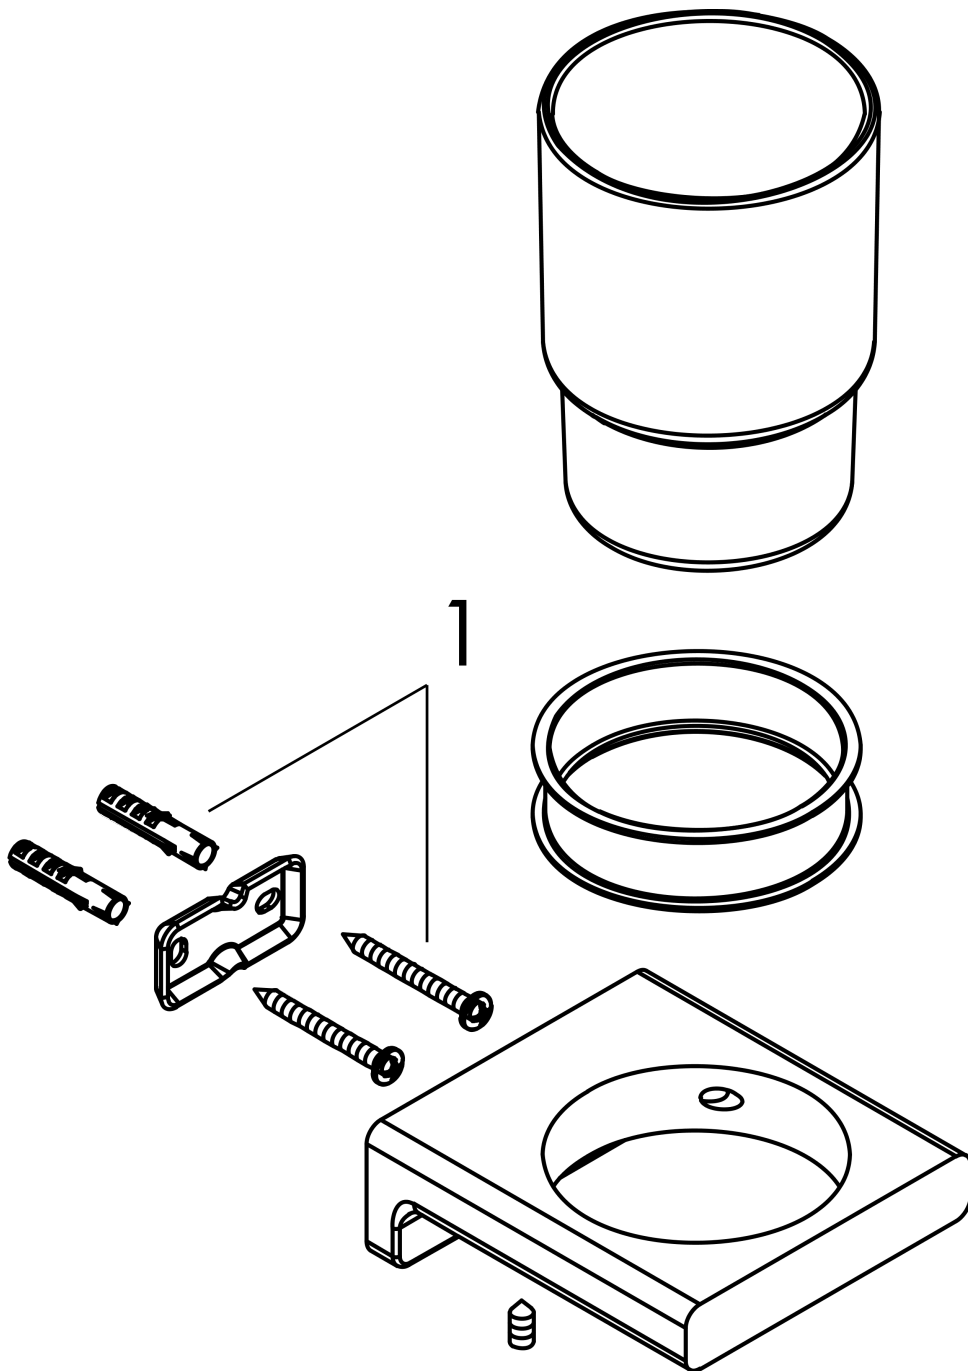

AddStoris

Toothbrush tumbler

Surfaces: **Matt White**

Article Number: **41749700**

Description

product features

- wall-mounted
- material: matt glass
- material holder: metal
- with mounting material
- concealed fastening
- drilling distance: 26 mm
- diameter drill hole: 6 mm

Design awards

reddot winner 2021

Product image

Scale drawing

AddStoris
Toothbrush tumbler
Surfaces: **Matt White**

Article Number: **41749700**

Exploded Drawing

Year of production: >04/21

AddStoris
Toothbrush tumbler
 Surfaces: **Matt White** Article Number: **41749700**

Spare part list

Year of production: >04/21

Pos.	Description	Article Number	Price	PU
1	mounting set	40915000	-	1